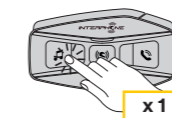

Using the double sided adhesive tapes for main unit

Using the clamp for main unit

Installing the speakers and the microphone

Mesh Intercom Antenna

Pull the mesh intercom antenna inwards slightly to unfold it.

Legenda and basic functions

Press once Press twice Press three times Press and hold for 1 sec Press and hold for 5 sec Press and hold for 10 sec

Power on

Power off

Volume increase

Volume decrease

Charging

Voice commands

| Action | Command |
|---------------------------------|----------------------------------|
| Start Mesh intercom | Hey Interphone, Mesh On |
| Stop Mesh intercom | Hey Interphone, Mesh Off |
| Set Open Mesh mode | Hey Interphone, Open Mesh |
| Set private Mesh mode | Hey Interphone, Group Mesh |
| Group creation for private Mesh | Hey Interphone, Mesh Grouping |
| Action | Command |
| Bluetooth® intercom pairing | Hey Interphone, Pairing Intercom |
| Connect intercom one | Hey Interphone, Intercom one |
| Connect intercom two | Hey Interphone, Intercom two |
| Connect intercom three | Hey Interphone, Intercom three |
| Stop intercom | Hey Interphone, end Intercom |
| Action | Command |
| Phone pairing | Hey Interphone, phone pairing |
| Answer a phone call | Hello |
| Reject a phone call | Ignore |
| Start Google assistant | Hey Google |
| Start Siri | Hey Siri |
| Action | Command |
| Music play via Bluetooth® | Hey Interphone, play music |
| Music stop | Hey Interphone, stop music |
| Start FM radio | Hey Interphone, FM radio on |
| Stop FM Radio | Hey Interphone, FM radio off |
| Track/Station next | Hey Interphone, next |
| Track/Station previous | Hey Interphone, previous |
| Check battery level | Hey Interphone, check battery |
| Increase listening volume | Hey Interphone, volume up |
| Decrease listening volume | Hey Interphone, volume down |