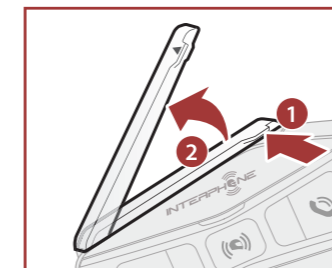

Using the double sided adhesive tapes for main unit

Using the clamp for main unit

Installing the speakers and the microphone

Mesh Intercom Antenna

Pull the mesh intercom antenna inwards slightly to unfold it.

Legenda and basic functions

Press once Press twice Press three times Press and hold for 1 sec Press and hold for 5 sec Press and hold for 10 sec

Power on

Power off

Volume increase

Volume decrease

Charging

Voice commands