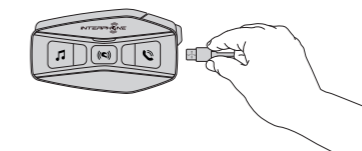

Using the double sided adhesive tapes for main unit

Using the clamp for main unit

Installing the speakers and the microphone

Mesh Intercom Antenna

Pull the mesh intercom antenna inwards slightly to unfold it.

Legenda and basic functions

Press once Press twice Press three times Press and hold for 1 sec Press and hold for 5 sec Press and hold for 10 sec

Power on

Power off

Volume increase

Volume decrease

Charging

Voice commands

| Action | Command |
|---------------------------------|----------------------------------|
| Start Mesh intercom | Hey Interphone, Mesh On |
| Stop Mesh intercom | Hey Interphone, Mesh Off |
| Set Open Mesh mode | Hey Interphone, Open Mesh |
| Set private Mesh mode | Hey Interphone, Group Mesh |
| Group creation for private Mesh | Hey Interphone, Mesh Grouping |
| Action | Command |
| Bluetooth® intercom pairing | Hey Interphone, Pairing Intercom |
| Connect intercom one | Hey Interphone, Intercom one |
| Connect intercom two | Hey Interphone, Intercom two |
| Connect intercom three | Hey Interphone, Intercom three |
| Stop intercom | Hey Interphone, end Intercom |
| Action | Command |
| Phone pairing | Hey Interphone, phone pairing |
| Answer a phone call | Hello |
| Reject a phone call | Ignore |
| Start Google assistant | Hey Google |
| Start Siri | Hey Siri |
| Action | Command |
| Music play via Bluetooth® | Hey Interphone, play music |
| Music stop | Hey Interphone, stop music |
| Start FM radio | Hey Interphone, FM radio on |
| Stop FM Radio | Hey Interphone, FM radio off |
| Track/Station next | Hey Interphone, next |
| Track/Station previous | Hey Interphone, previous |
| Check battery level | Hey Interphone, check battery |
| Increase listening volume | Hey Interphone, volume up |
| Decrease listening volume | Hey Interphone, volume down |