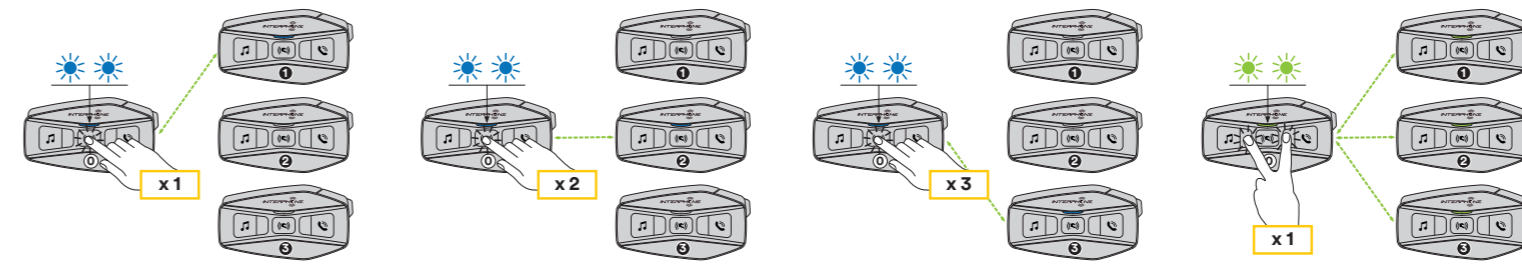

Bluetooth® Intercom - conference

Intercom conference | Intercom group conference