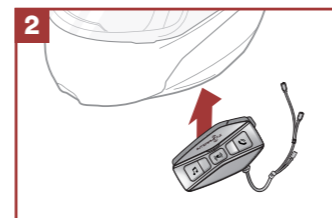

U-COM 16

Quick guide

Product details

CHECK FOR SOFTWARE UPDATES
ON WEBSITE
www.interphone.com

Cellularline S.p.A.
Via Lambrakis 1/A, 42122 Reggio Emilia, Italy
www.cellularline.com

Installation

Using the hook and loop fasteners for main unit

Using the double sided adhesive tapes for main unit

Using the clamp for main unit

Installing the speakers and the microphone

Mesh Intercom Antenna

Pull the mesh intercom antenna inwards slightly to unfold it.