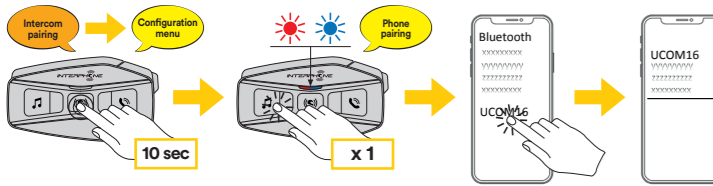

Bluetooth® devices pairing

Main phone pairing (to be done with unit on)