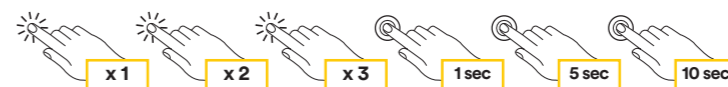

Using the double sided adhesive tapes for main unit

Using the clamp for main unit

Installing the speakers and the microphone

Mesh Intercom Antenna

Pull the mesh intercom antenna inwards slightly to unfold it.

Legenda and basic functions

Press once Press twice Press three times Press and hold for 1 sec Press and hold for 5 sec Press and hold for 10 sec

Power on

Power off

Volume increase

Volume decrease

Charging

Voice commands