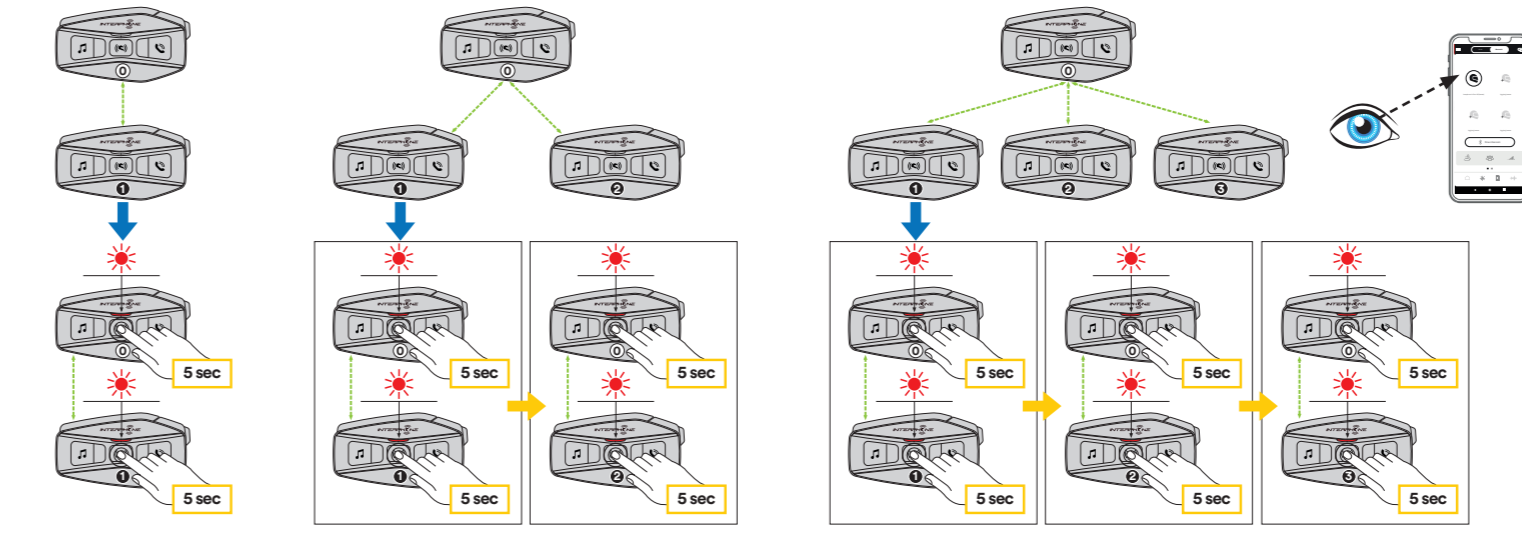

Bluetooth® Intercom - pairing

Intercom pairing 2 units | Intercom pairing 3 units | Intercom pairing 4 units