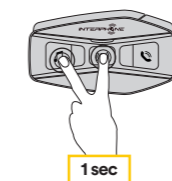

Using the double sided adhesive tapes for main unit

Using the clamp for main unit

Installing the speakers and the microphone

Mesh Intercom Antenna

Pull the mesh intercom antenna inwards slightly to unfold it.

Legenda and basic functions

Press once Press twice Press three times Press and hold for 1 sec Press and hold for 5 sec Press and hold for 10 sec

Power on

Power off

Volume increase

Volume decrease

Charging

Voice commands