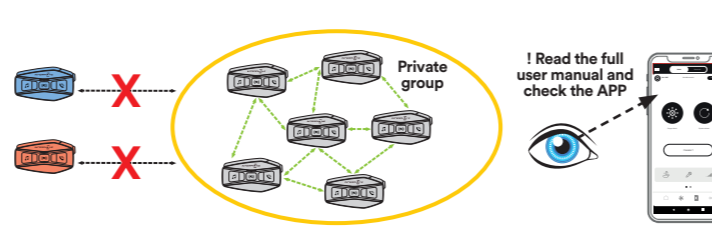

Phone assistant trigger | Speed dial

Music and FM radio

Music play | Music pause | Next track | Previous track

Start/stop music sharing | Start/stop FM radio

Next station | Previous station

Mesh Intercom - OPEN MESH

OPEN MESH mode (default) | Start/stop intercom OPEN MESH | Intercom connection OPEN MESH

Change intercom channel OPEN MESH (1>2>3>4>5>6>7>8>9> Exit>1>2>...)

Mesh Intercom - GROUP MESH

GROUP MESH mode

Bluetooth® Intercom - pairing