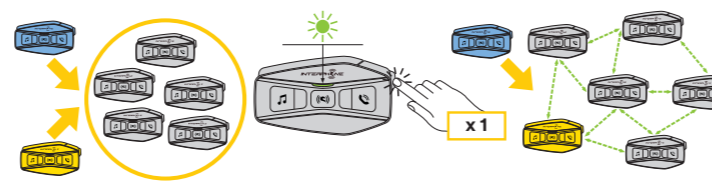

Bluetooth® devices pairing

Main phone pairing (to be done with unit on)

Second phone pairing (to be done with unit on)

Gps SATNAV & TFT pairing (to be done with unit on)

Phone pairing

Phone

Incoming call answer | End call | Reject incoming call

Phone assistant trigger | Speed dial

Music and FM radio

Music play | Music pause | Next track | Previous track

Start/stop music sharing | Start/stop FM radio

Next station | Previous station

Mesh Intercom - OPEN MESH

OPEN MESH mode (default) | Start/stop intercom OPEN MESH | Intercom connection OPEN MESH

Change intercom channel OPEN MESH (1>2>3>4>5>6>7>8>9> Exit>1>2>...)

Mesh Intercom - GROUP MESH

GROUP MESH mode

Bluetooth® Intercom - pairing