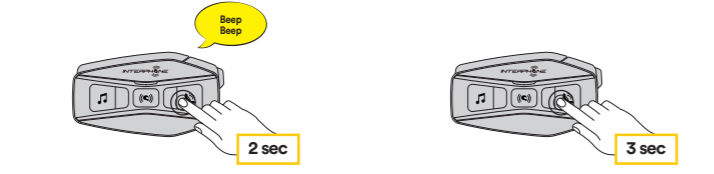

| Action | Command |
|---------------------------------|----------------------------------|
| Start Mesh intercom | Hey Interphone, Mesh On |
| Stop Mesh intercom | Hey Interphone, Mesh Off |
| Set Open Mesh mode | Hey Interphone, Open Mesh |
| Set private Mesh mode | Hey Interphone, Group Mesh |
| Group creation for private Mesh | Hey Interphone, Mesh Grouping |
| Action | Command |
| Bluetooth® intercom pairing | Hey Interphone, Pairing Intercom |
| Connect intercom one | Hey Interphone, Intercom one |
| Connect intercom two | Hey Interphone, Intercom two |
| Connect intercom three | Hey Interphone, Intercom three |
| Stop intercom | Hey Interphone, end Intercom |
| Action | Command |
| Phone pairing | Hey Interphone, phone pairing |
| Answer a phone call | Hello |
| Reject a phone call | Ignore |
| Start Google assistant | Hey Google |
| Start Siri | Hey Siri |
| Action | Command |
| Music play via Bluetooth® | Hey Interphone, play music |
| Music stop | Hey Interphone, stop music |
| Start FM radio | Hey Interphone, FM radio on |
| Stop FM Radio | Hey Interphone, FM radio off |
| Track/Station next | Hey Interphone, next |
| Track/Station previous | Hey Interphone, previous |
| Check battery level | Hey Interphone, check battery |
| Increase listening volume | Hey Interphone, volume up |
| Decrease listening volume | Hey Interphone, volume down |

Bluetooth® devices pairing

Main phone pairing (to be done with unit on)

Second phone pairing (to be done with unit on)

Gps SATNAV & TFT pairing (to be done with unit on)

Phone pairing

Phone

Incoming call answer | End call | Reject incoming call

Phone assistant trigger | Speed dial

Music and FM radio

Music play | Music pause | Next track | Previous track

Start/stop music sharing | Start/stop FM radio

Next station | Previous station

Mesh Intercom - OPEN MESH