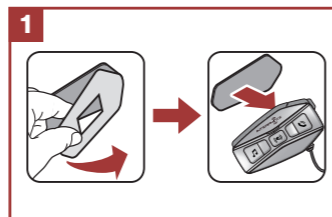

Using the double sided adhesive tapes for main unit

Using the clamp for main unit

Installing the speakers and the microphone

Mesh Intercom Antenna

Pull the mesh intercom antenna inwards slightly to unfold it.

Legenda and basic functions

Press once Press twice Press three times Press and hold for 1 sec Press and hold for 5 sec Press and hold for 10 sec

Power on

Power off

Volume increase

Volume decrease

Charging

Voice commands