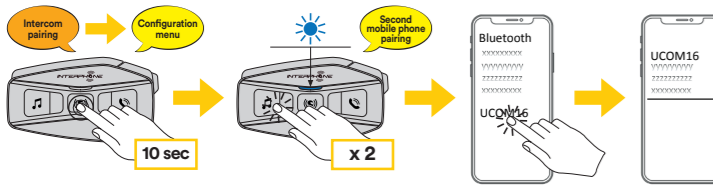

Second phone pairing (to be done with unit on)