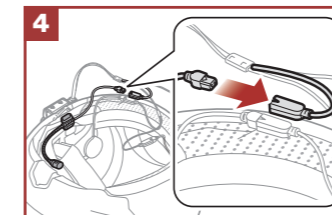

U-COM 16

Quick guide

Product details

CHECK FOR SOFTWARE UPDATES
ON WEBSITE
www.interphone.com

Cellularline S.p.A.
Via Lambrakis 1/A, 42122 Reggio Emilia, Italy
www.cellularline.com

Installation

Using the hook and loop fasteners for main unit

Using the double sided adhesive tapes for main unit

Using the clamp for main unit

Installing the speakers and the microphone

Mesh Intercom Antenna

Pull the mesh intercom antenna inwards slightly to unfold it.