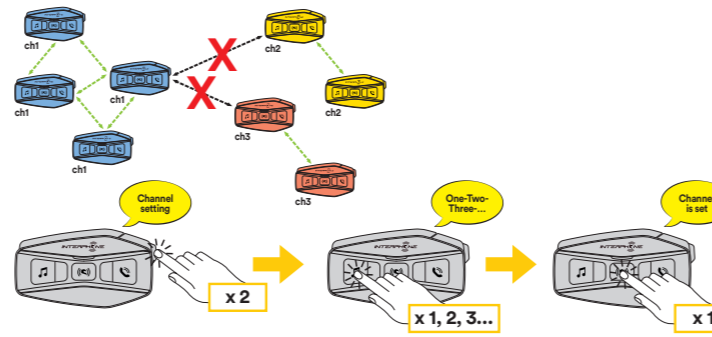

Bluetooth® devices pairing

Main phone pairing (to be done with unit on)

Second phone pairing (to be done with unit on)

Gps SATNAV & TFT pairing (to be done with unit on)

Phone pairing

Phone

Incoming call answer | End call | Reject incoming call

Phone assistant trigger | Speed dial

Music and FM radio

Music play | Music pause | Next track | Previous track

Start/stop music sharing | Start/stop FM radio

Next station | Previous station

Mesh Intercom - OPEN MESH

OPEN MESH mode (default) | Start/stop intercom OPEN MESH | Intercom connection OPEN MESH

Change intercom channel OPEN MESH (1>2>3>4>5>6>7>8>9> Exit>1>2>...)

Mesh Intercom - GROUP MESH

GROUP MESH mode

Bluetooth® Intercom - pairing