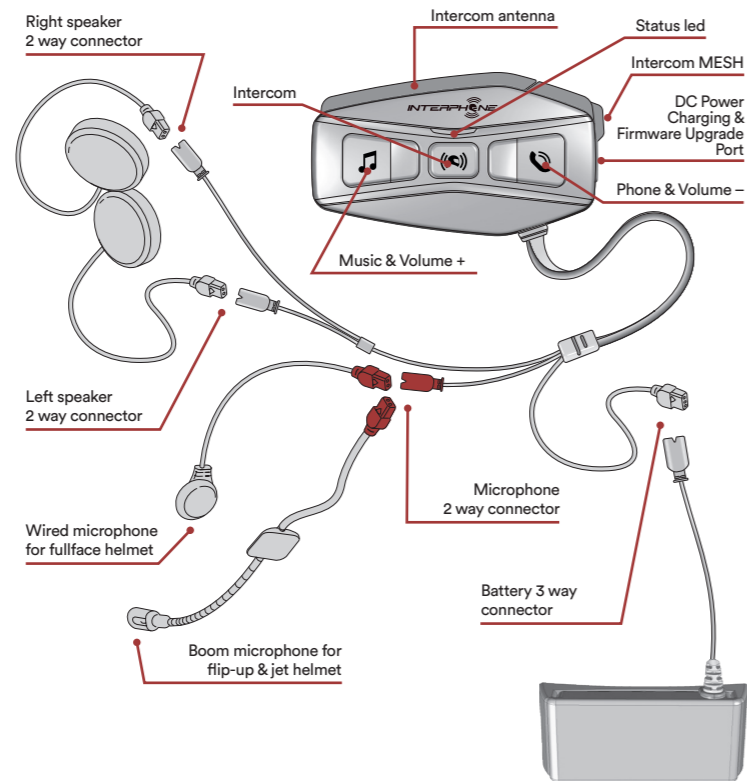

U-COM 16

Quick guide

Product details

CHECK FOR SOFTWARE UPDATES
ON WEBSITE
www.interphone.com

Cellularline S.p.A.
Via Lambrakis 1/A, 42122 Reggio Emilia, Italy
www.cellularline.com

Installation

Using the hook and loop fasteners for main unit

Using the double sided adhesive tapes for main unit

Using the clamp for main unit

Installing the speakers and the microphone

Mesh Intercom Antenna

Pull the mesh intercom antenna inwards slightly to unfold it.

Legenda and basic functions

Press once Press twice Press three times Press and hold for 1 sec Press and hold for 5 sec Press and hold for 10 sec

Power on

Power off

Volume increase

Volume decrease

Charging

Voice commands

Setup