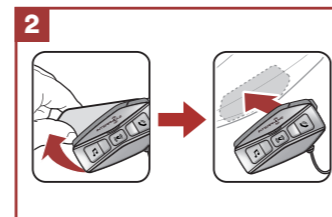

U-COM 16

Quick guide

Product details

CHECK FOR SOFTWARE UPDATES
ON WEBSITE
www.interphone.com

Cellularline S.p.A.
Via Lambrakis 1/A, 42122 Reggio Emilia, Italy
www.cellularline.com

Installation

Using the hook and loop fasteners for main unit

Using the double sided adhesive tapes for main unit

Using the clamp for main unit

Installing the speakers and the microphone

Mesh Intercom Antenna

Pull the mesh intercom antenna inwards slightly to unfold it.

Legenda and basic functions

Press once Press twice Press three times Press and hold for 1 sec Press and hold for 5 sec Press and hold for 10 sec

Power on

Power off

Volume increase

Volume decrease

Charging

Voice commands