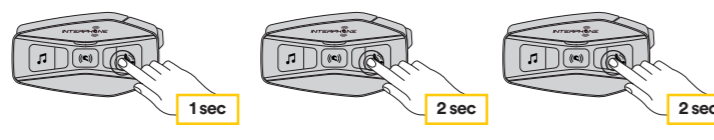

| Action | Command |
|---------------------------------|----------------------------------|
| Start Mesh intercom | Hey Interphone, Mesh On |
| Stop Mesh intercom | Hey Interphone, Mesh Off |
| Set Open Mesh mode | Hey Interphone, Open Mesh |
| Set private Mesh mode | Hey Interphone, Group Mesh |
| Group creation for private Mesh | Hey Interphone, Mesh Grouping |
| Action | Command |
| Bluetooth® intercom pairing | Hey Interphone, Pairing Intercom |
| Connect intercom one | Hey Interphone, Intercom one |
| Connect intercom two | Hey Interphone, Intercom two |
| Connect intercom three | Hey Interphone, Intercom three |
| Stop intercom | Hey Interphone, end Intercom |
| Action | Command |
| Phone pairing | Hey Interphone, phone pairing |
| Answer a phone call | Hello |
| Reject a phone call | Ignore |
| Start Google assistant | Hey Google |
| Start Siri | Hey Siri |
| Action | Command |
| Music play via Bluetooth® | Hey Interphone, play music |
| Music stop | Hey Interphone, stop music |
| Start FM radio | Hey Interphone, FM radio on |
| Stop FM Radio | Hey Interphone, FM radio off |
| Track/Station next | Hey Interphone, next |
| Track/Station previous | Hey Interphone, previous |
| Check battery level | Hey Interphone, check battery |
| Increase listening volume | Hey Interphone, volume up |
| Decrease listening volume | Hey Interphone, volume down |

Bluetooth® devices pairing

Main phone pairing (to be done with unit on)

Second phone pairing (to be done with unit on)

Gps SATNAV & TFT pairing (to be done with unit on)

Phone pairing

Phone

Incoming call answer | End call | Reject incoming call

Phone assistant trigger | Speed dial

Music and FM radio

Music play | Music pause | Next track | Previous track

Start/stop music sharing | Start/stop FM radio

Next station | Previous station

Mesh Intercom - OPEN MESH