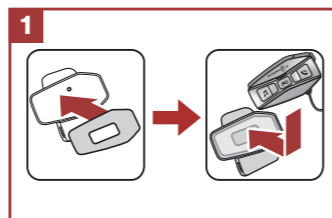

U-COM 16

Quick guide

Product details

CHECK FOR SOFTWARE UPDATES
ON WEBSITE
www.interphone.com

Cellularline S.p.A.
Via Lambrakis 1/A, 42122 Reggio Emilia, Italy
www.cellularline.com

Installation

Using the hook and loop fasteners for main unit

Using the double sided adhesive tapes for main unit

Using the clamp for main unit

Installing the speakers and the microphone

Mesh Intercom Antenna

Pull the mesh intercom antenna inwards slightly to unfold it.

Legenda and basic functions

Press once Press twice Press three times Press and hold for 1 sec Press and hold for 5 sec Press and hold for 10 sec

Power on

Power off

Volume increase

Volume decrease

Charging

Voice commands