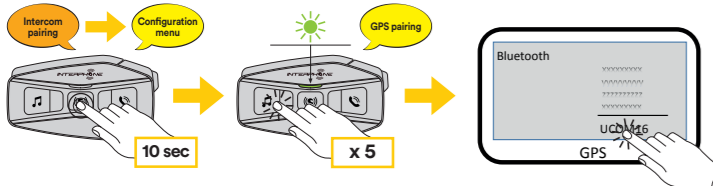

| Action | Command |
|---------------------------------|----------------------------------|
| Start Mesh intercom | Hey Interphone, Mesh On |
| Stop Mesh intercom | Hey Interphone, Mesh Off |
| Set Open Mesh mode | Hey Interphone, Open Mesh |
| Set private Mesh mode | Hey Interphone, Group Mesh |
| Group creation for private Mesh | Hey Interphone, Mesh Grouping |
| Action | Command |
| Bluetooth® intercom pairing | Hey Interphone, Pairing Intercom |
| Connect intercom one | Hey Interphone, Intercom one |
| Connect intercom two | Hey Interphone, Intercom two |
| Connect intercom three | Hey Interphone, Intercom three |
| Stop intercom | Hey Interphone, end Intercom |
| Action | Command |
| Phone pairing | Hey Interphone, phone pairing |
| Answer a phone call | Hello |
| Reject a phone call | Ignore |
| Start Google assistant | Hey Google |
| Start Siri | Hey Siri |
| Action | Command |
| Music play via Bluetooth® | Hey Interphone, play music |
| Music stop | Hey Interphone, stop music |
| Start FM radio | Hey Interphone, FM radio on |
| Stop FM Radio | Hey Interphone, FM radio off |
| Track/Station next | Hey Interphone, next |
| Track/Station previous | Hey Interphone, previous |
| Check battery level | Hey Interphone, check battery |
| Increase listening volume | Hey Interphone, volume up |
| Decrease listening volume | Hey Interphone, volume down |

Bluetooth® devices pairing

Main phone pairing (to be done with unit on)

Second phone pairing (to be done with unit on)

Gps SATNAV & TFT pairing (to be done with unit on)

Phone pairing

Phone

Incoming call answer | End call | Reject incoming call

Phone assistant trigger | Speed dial

Music and FM radio

Music play | Music pause | Next track | Previous track

Start/stop music sharing | Start/stop FM radio

Next station | Previous station

Mesh Intercom - OPEN MESH